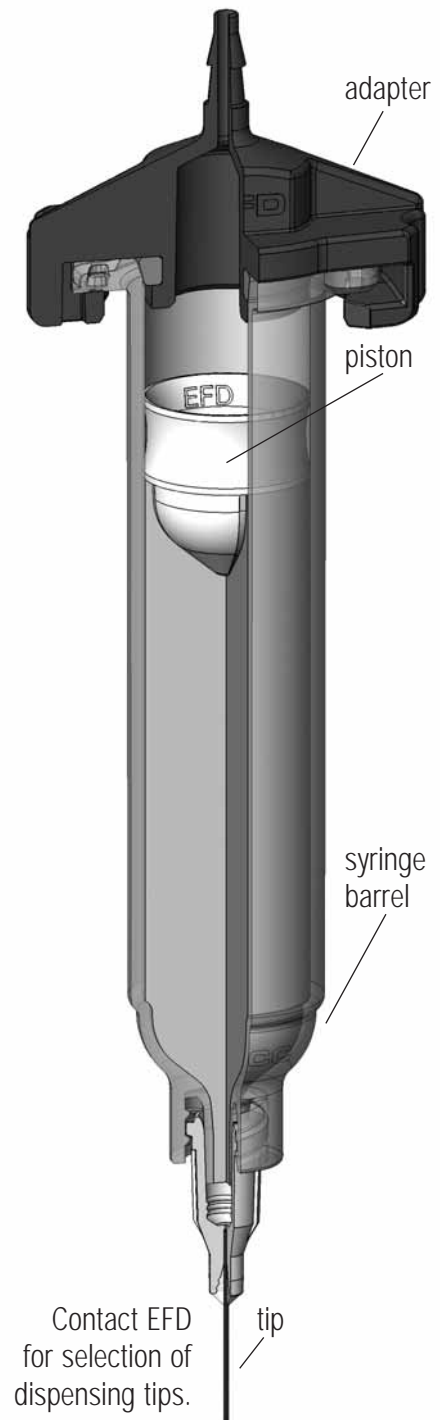

Optimum[™] Component Desk Reference

Syringe Barrels	2
Snap-Tight Syringe Barrels End Caps	2
SafetyLok Syringe Barrels Tip Caps	2
Adapter Assemblies	2
SmoothFlow [™] Pistons.....	3
Syringe Barrel and Piston Sets	3
Bulk Syringe Barrels.....	4
Bulk SmoothFlow Pistons	4
Bulk Snap-Tight Syringe Barrels End Caps	4
Bulk SafetyLok Syringe Barrels Tip Caps	4
Bulk Syringe Barrels with Pistons Inserted.....	5
Bulk Syringe Barrels with Pistons Inserted Kits	5
Bulk Syringe Barrels, Pistons, End Caps, Tip Caps Kits	5
Cartridge Systems	6
Pistons	6
End Caps.....	6
Outlet Caps	6
Bulk Cartridge Barrels, Piston Sets	6
Bulk Cartridge Systems	7
Bulk Pistons	7
End Caps.....	7
Outlet Caps	7
Retainer Systems.....	7
SAP Numbers Sequential Order	8-12

Sample Kits

Clear Barrel with tip cap, end cap and white pistons.

Size	Part Number	Qty/box
10cc	7012387	20
30cc	7012310	15

Syringe Barrels

Clear Barrel.

For use with most assembly fluids and pastes.

Size	Part Number	Qty/box
3cc	7012072	50
5cc	7012094	40
10cc	7012112	30
30cc	7012134	20
55cc	7012155	15